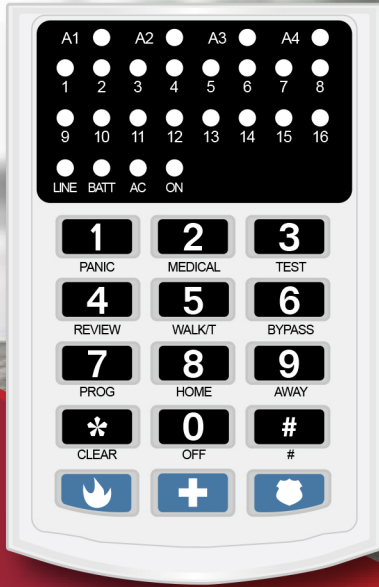

L SERIES

Scan me!

Unlimited **FREE** instant PUSH notifications with the integration of SCloud to LSeries alarm system.

[Download](#)

L16

PROTECT Your Loved Ones Assets and Properties

LSeries L16 is a modern intruder alarm control panel, intended for large commercial and residential security installations. L16 security system can give you peace of mind. Whether you're away or at your protected premises, L16 alarm system can provide additional protection against threats to your life and property.

L16 is also compatible to SCloud mobile app, where user can be notified of protected premise's status. L16 can also be programmed to report to a monitoring service to ensure the protected premises is constantly monitored for intrusion.

L16 Panel Up to 16 zones

Partition Protecting up to 4 partitions

Programming Individual Siren and Strobe programming for each zones

Users Up to 20 users (Inclusive of Installer, Master and User codes)

Events Review event log with 250 events recorded in panel